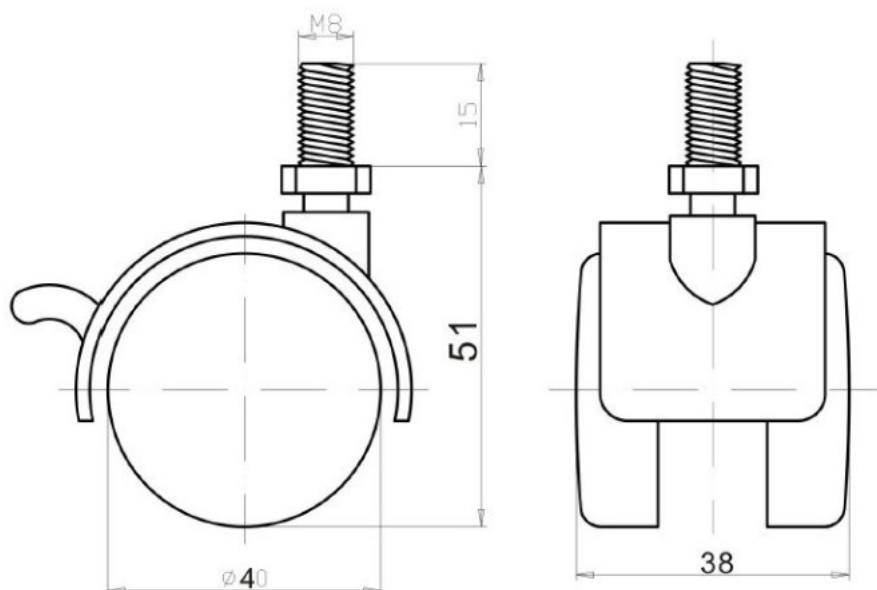

PRODUCT SHEET

Description:

Twin Wheel Castor $\varnothing 40\text{mm}$, Black, W/Brake, Stem M8 x 15mm, MH 53mm Mounting Height

Item number:

08.04.030-1

Units	Box	Carton	HS Code	Barcode
Pcs.	4	400	8302200090	
				5704866005364